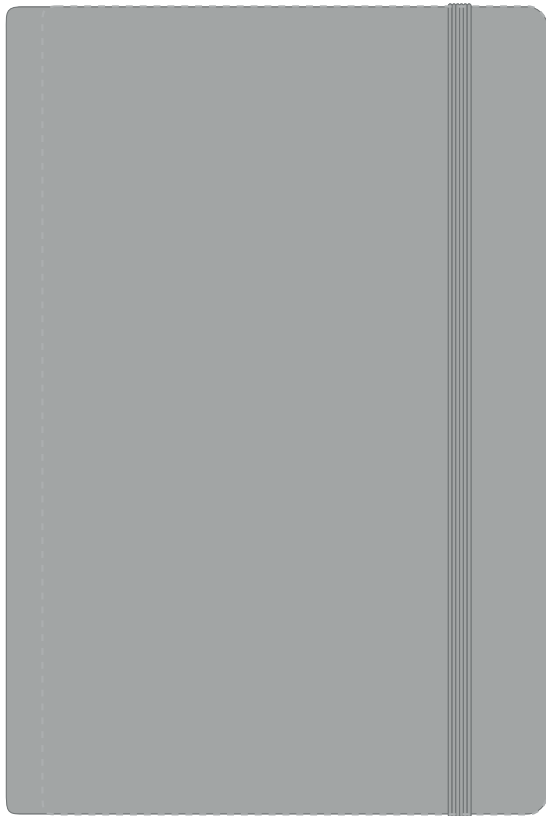

Your Ref:
Our Ref:

Quantity:
Version: 1

Product Code: QS0345
Product Colour: SILVER

PRINTING CONCERNS:

Please note that this product has Sustainability Markings that are not visible from this perspective

We stock this item in the following colours

**PANTONE REFERENCE(S)**

Product Image for visualisation
- colours may vary

Debossing / Foil Blocking
(Edge to Edge)

ARTWORK SCALE 50%

ARTWORK SCALE 50%

The dashed line is to demonstrate print area and will not appear on your printed item