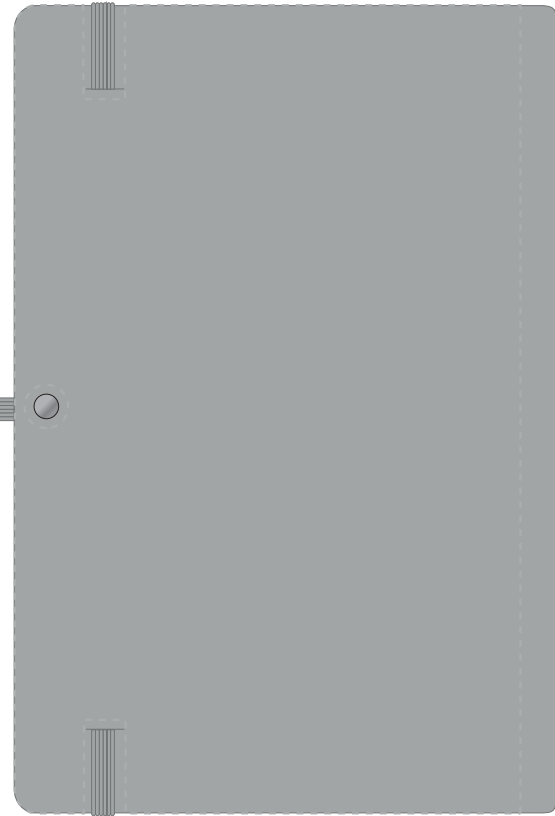

Your Ref:
Our Ref:

Quantity:
Version: 1

Product Code: QS0345
Product Colour: SILVER

PRINTING CONCERNS:

Please note that this product has Sustainability Markings that are not visible from this perspective

We stock this item in the following colours

**PANTONE REFERENCE(S)**

Product Image for visualisation
- colours may vary

Debossing / Foil Blocking
(Edge to Edge)

ARTWORK SCALE 50%

ARTWORK SCALE 50%

The dashed line is to demonstrate print area and will not appear on your printed item